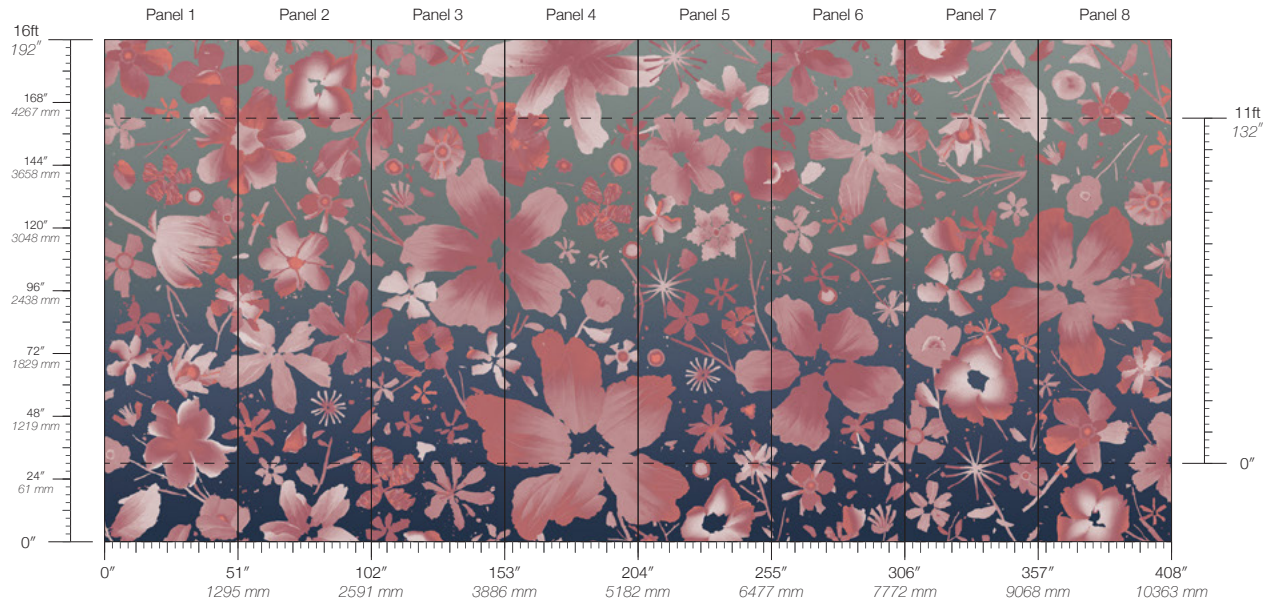

Botanica Levity

Suitable for residential and commercial projects

COLOR
Levity

ITEM
6205

CONTENT
Type II PVC-Free TPO

PANEL WIDTH
51" / 1295 mm trimmed

PANEL HEIGHT
132" / 3353 mm standard
192" / 4877 mm extended

REPEAT
Non-repeating

STOCK
Made to order

LEAD TIME
4 weeks to print

MINIMUM
1 panel

PRICE
Available upon request

ORIGIN
USA

DETAILS
Custom options available

MAINTENANCE
Water-based cleanser

ENVIRONMENTAL
Recycled Content
Phthalate Free
Low VOC
HPD Available

SPECS
100% TPO face
Non-woven backing
18 oz per linear yard
480 g per linear meter
Woven surface texture

TESTING
(US) ASTM E84 Adhered Class A
(EU) EN 15102 class B, s2
NFPA 286 class A
CCC-W-408D type II
W-101 type II class A

CONTACT
sales@calicowallpaper.com
+1 718 243 1705
57 Lispenard Street
New York, NY 10013 USA

DISCLAIMER
Refer to our website to see the full mural artwork. Reference the physical sample for color and texture. Panel maps represent mural artwork only.